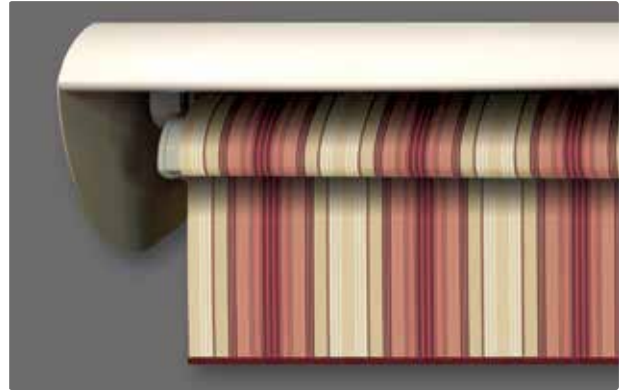

SUMMERSPACE® ALUMINUM HOOD

Protect your fabric from the elements with an optional aluminum hood. (For traditional style awning only.)