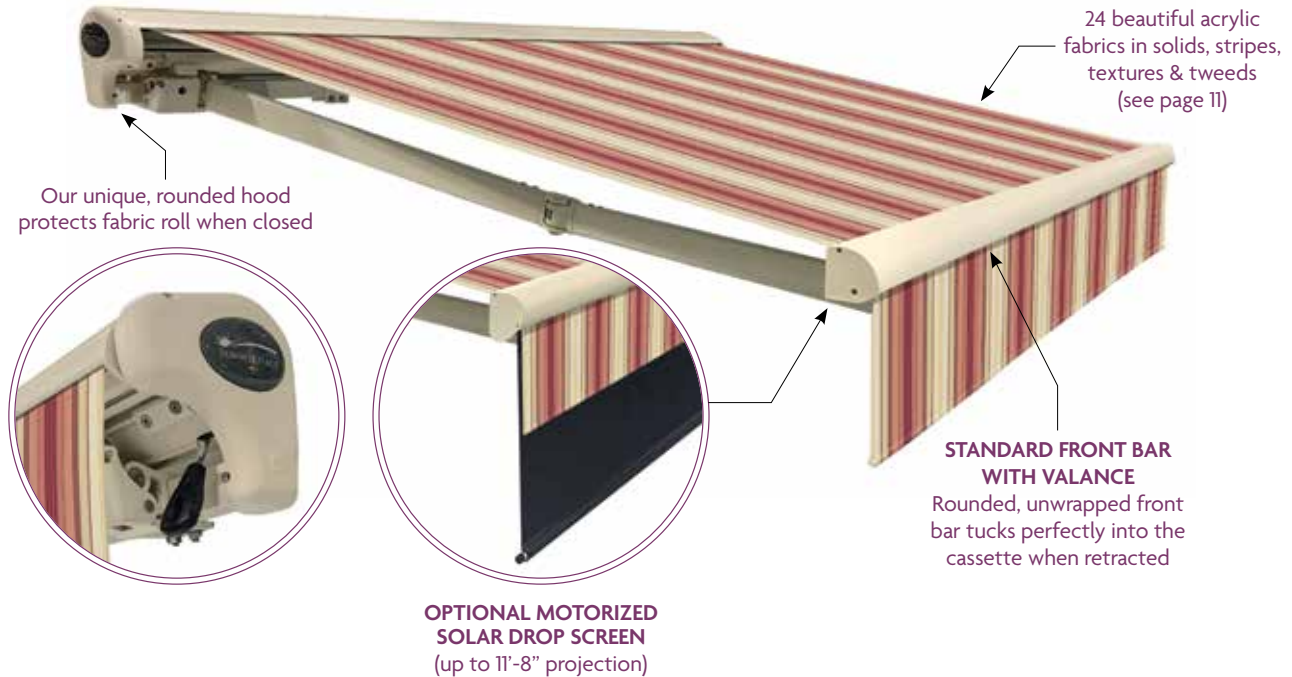

SEMI-CASSETTE

THE SUMMERSPACE[®] SIMPLE SHADE SERIES SEMI-CASSETTE RETRACTABLE AWNING is constructed using the same frame and fabrics as our Traditional Retractable Awning with the added benefit of a fully enclosed fabric cassette housing. This is designed to keep your fabric protected at all times when not in use. This awning is also the perfect choice when roof mount applications are required to meet proper mounting heights. The low-profile contemporary design with a straight valance, along with our low gloss frames, let's everyone know that you have purchased the best awning on the market. Increase your shade and privacy with a beautiful SummerSpace exclusive battery powered, remote controlled solar drop screen. This option provides additional sun control later in the day as the sun becomes lower in the sky. Let's get started. Our quick turnaround times will have you in the shade in no time!

Semi-cassette Awnings by SummerSpace® are self-contained with a built in hood which covers the entire fabric roll when retracted. Its modern design gives added style to the awning. This awning will be an exquisite accent to any home's exterior and a perfect solution for roof mount installation.