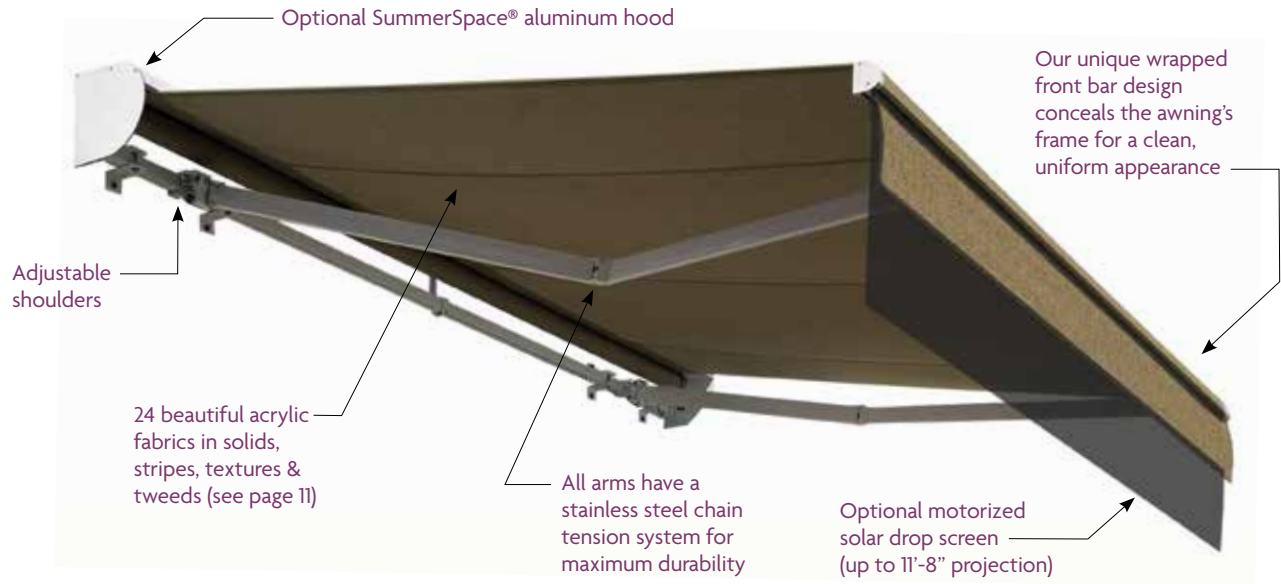

TRADITIONAL