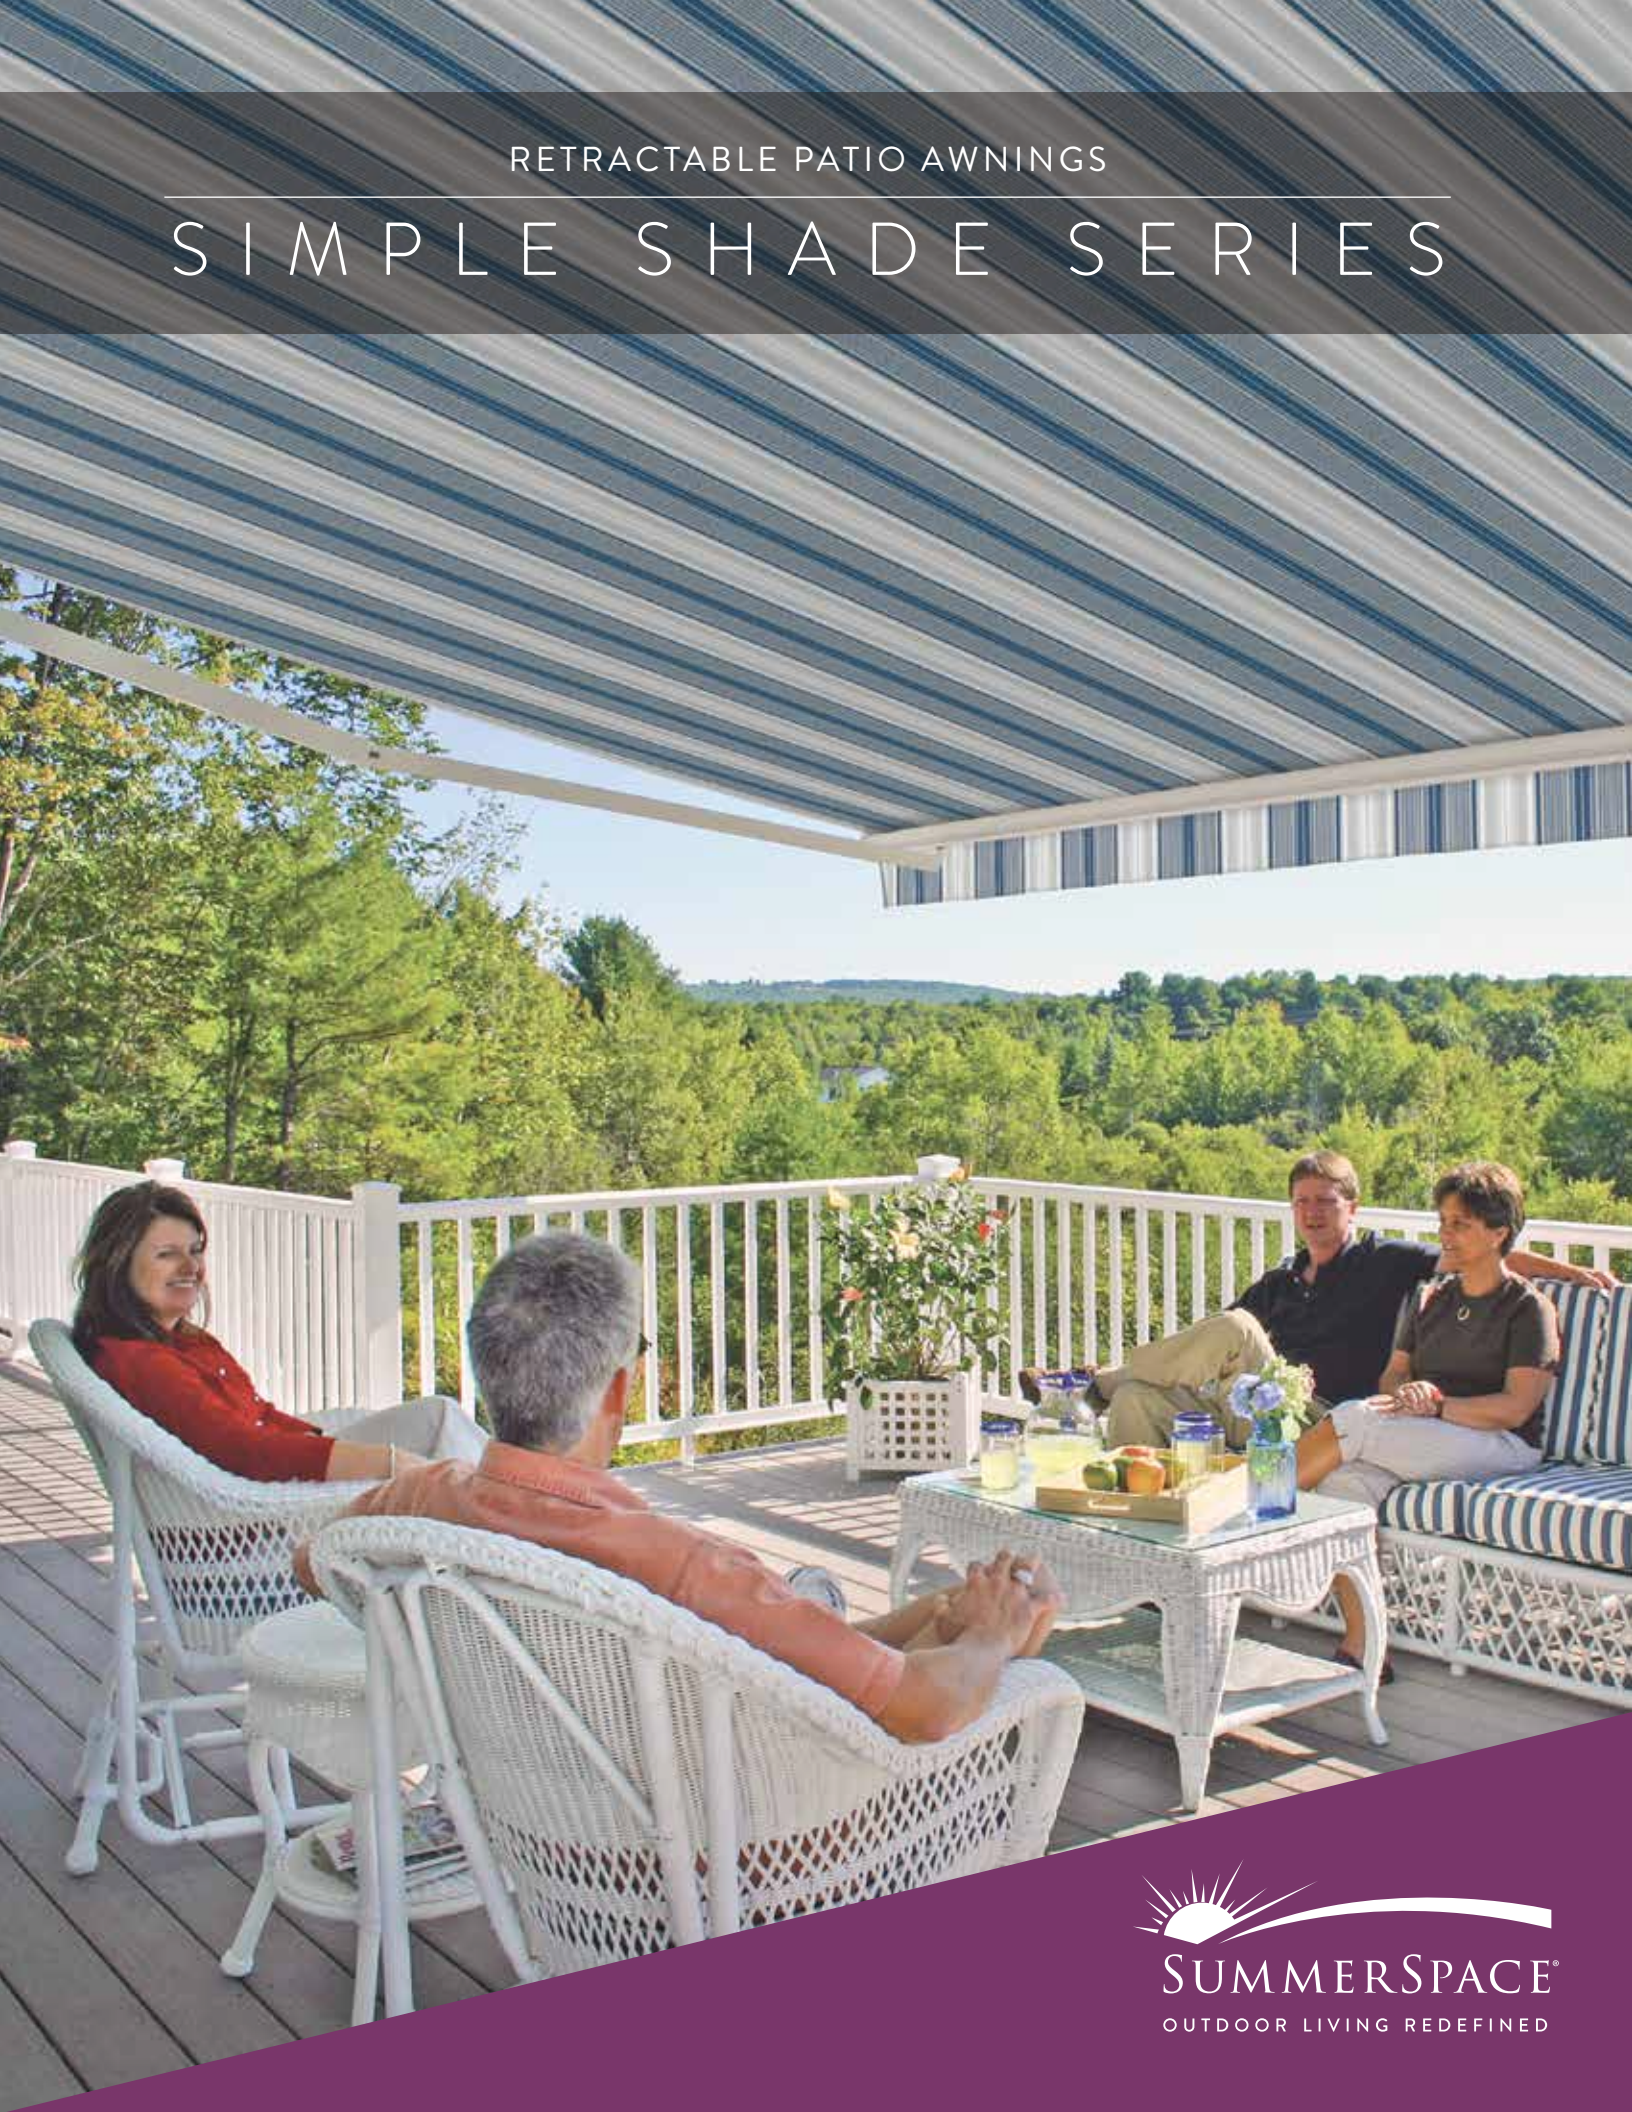

RETRACTABLE PATIO AWNINGS

SIMPLE SHADE SERIES

A woman with long dark hair, wearing a white sleeveless top, is looking out a window. The window shows a striped awning and greenery outside. The scene is bright and sunny.

Let us make your dreams a reality.

SUMMERSPACE® SIMPLE SHADE

- 3 awnings: Traditional, Semi-Cassette and Full Cassette styles
- Standard widths from 12' to 20' in 1' increments
- 3 Projections to choose from: 10'-2", 11'-8" and 13'-2"
- 24 fabric selections
- 5 powder coated frame colors (see below)
- 10 year frame & fabric warranty
- 7 year awning motor warranty
- Optional motorized solar drop screen
- Simple • Reliable • Affordable

Simple Shade Traditional Awnings by SummerSpace® are designed to be self-supporting for an unobstructed view without poles or supports. These awnings provide the perfect amount of shade when open, and retracts to blend seamlessly with your home's exterior when closed.

Semi-cassette Awnings by SummerSpace® are self-contained with a built in hood which covers the entire fabric roll when retracted. Its modern design gives added style to the awning. This awning will be an exquisite accent to any home's exterior and a perfect solution for roof mount installation.